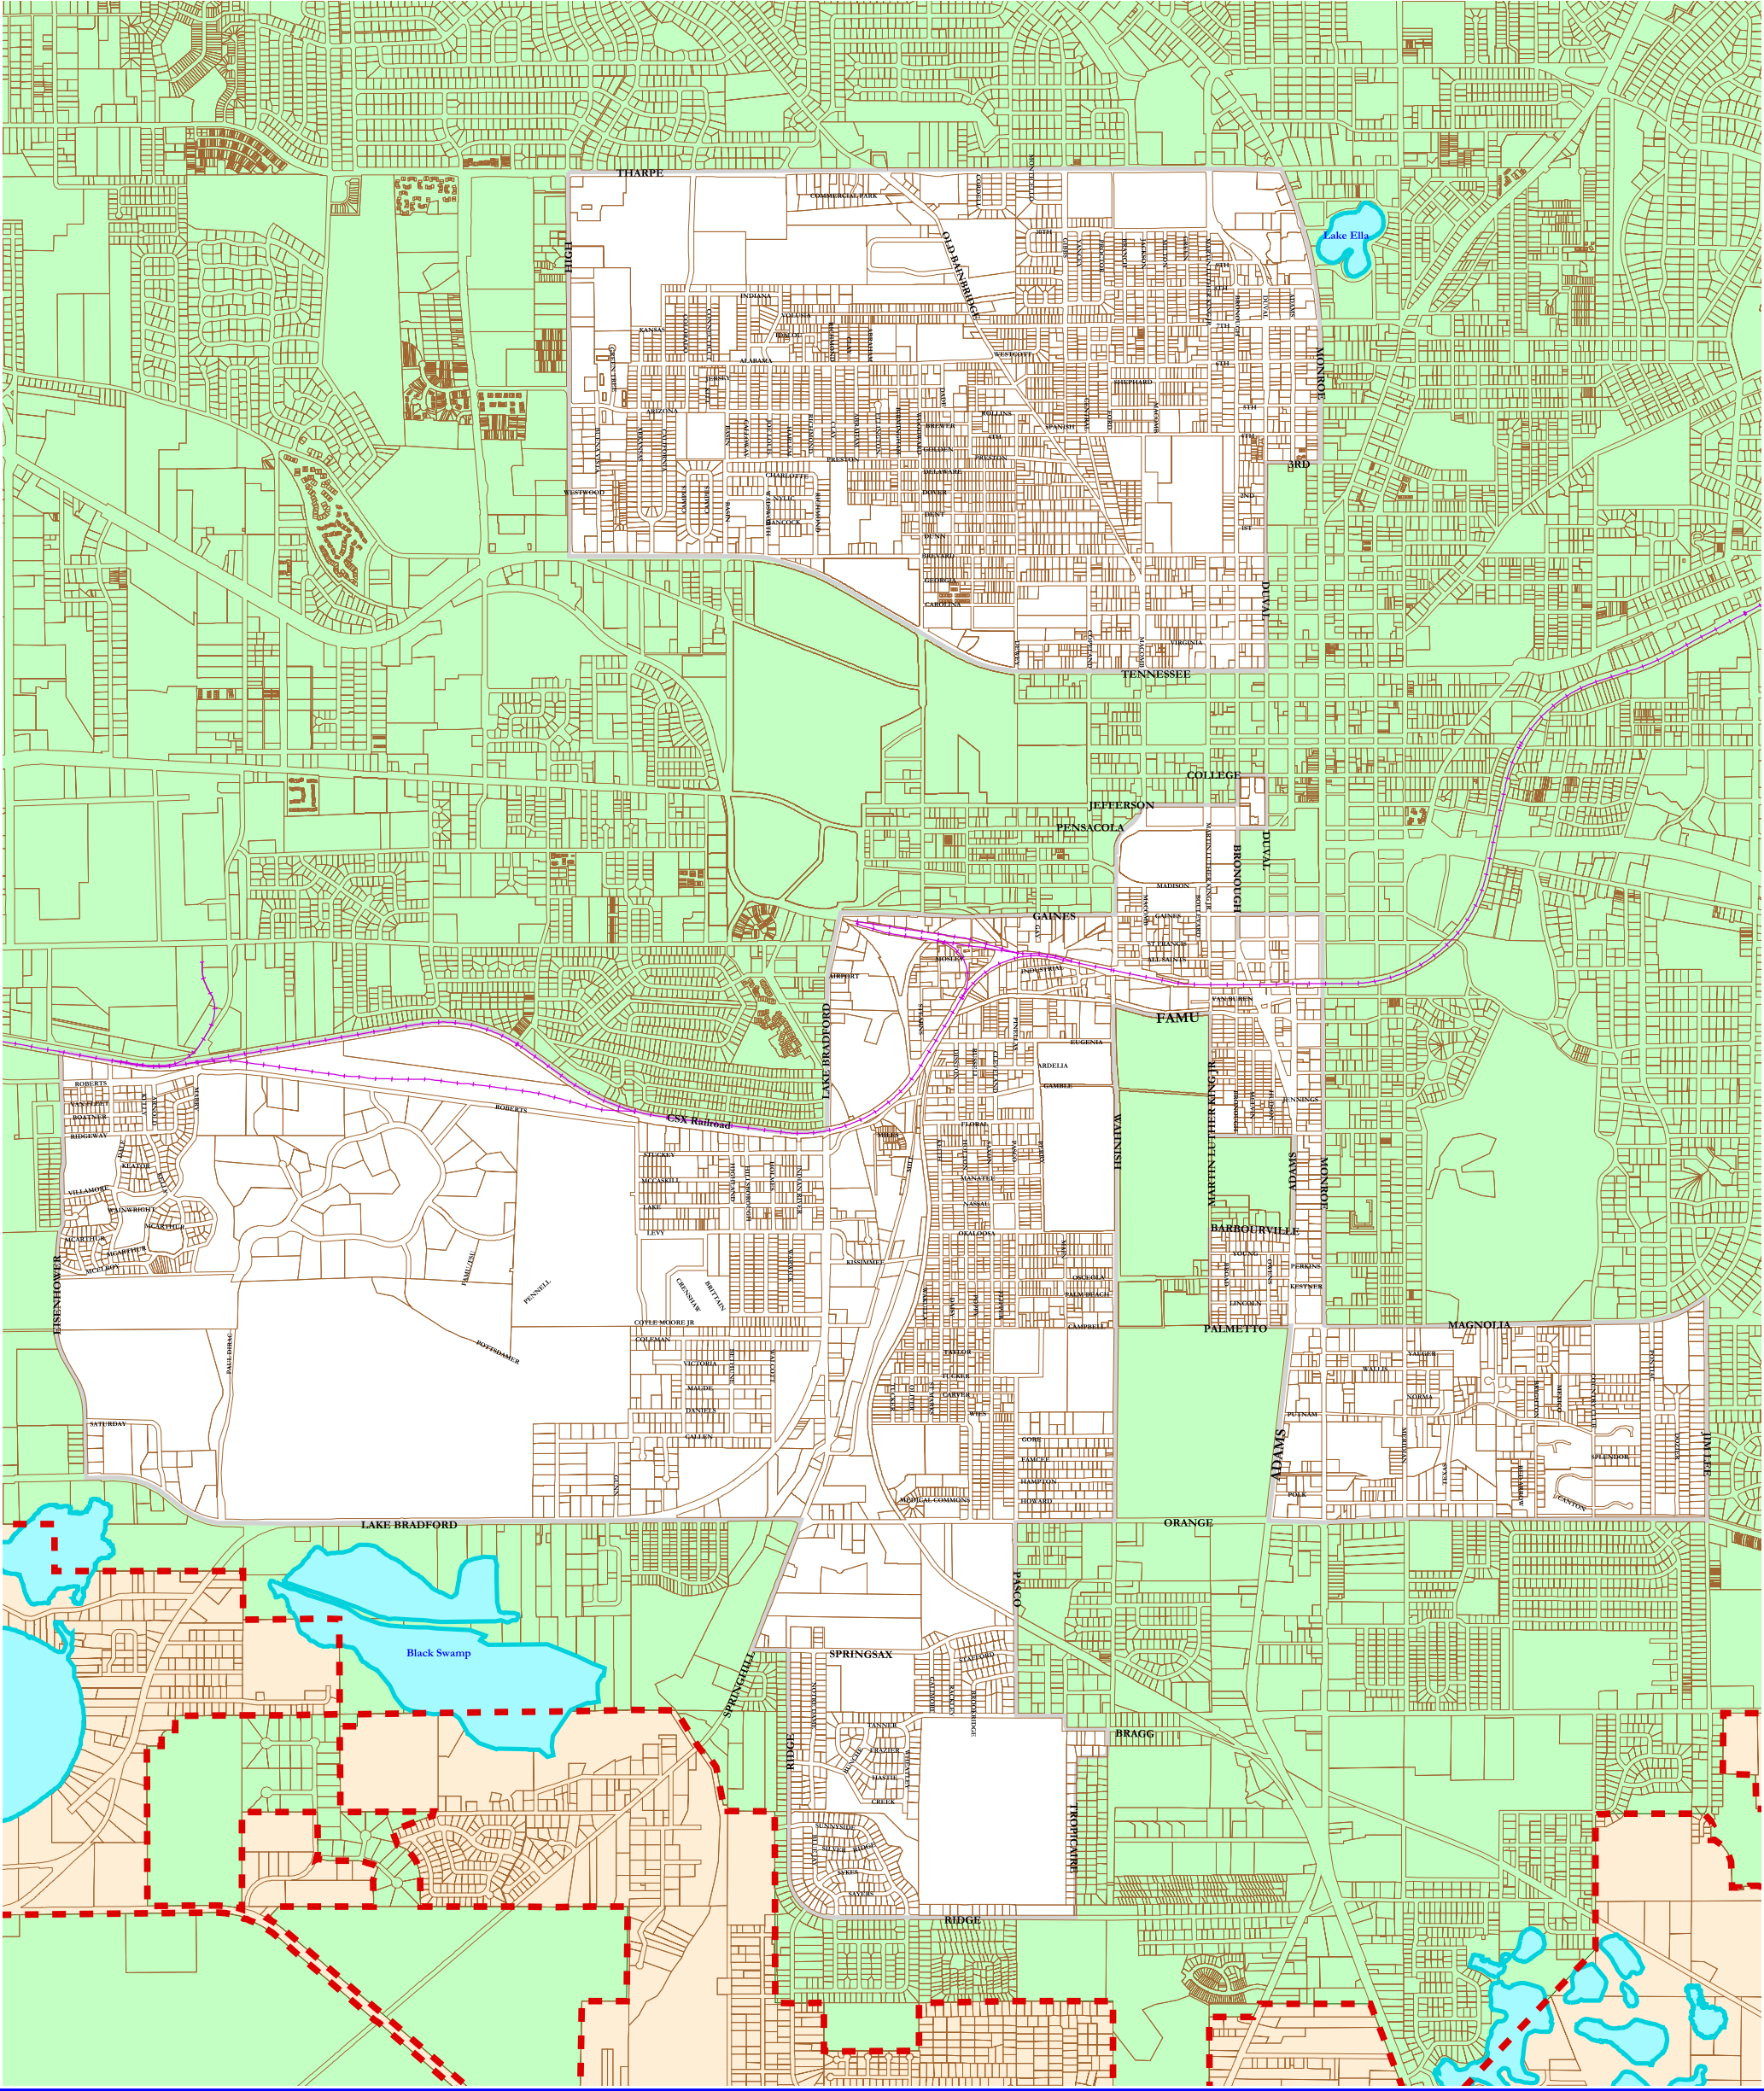

City of Tallahassee

Urban Job Tax Credit Program Area

-  City Limits
-  Lakes
-  Railroad
-  Parcels
-  UJTCP Area
-  Tallahassee
-  Leon County