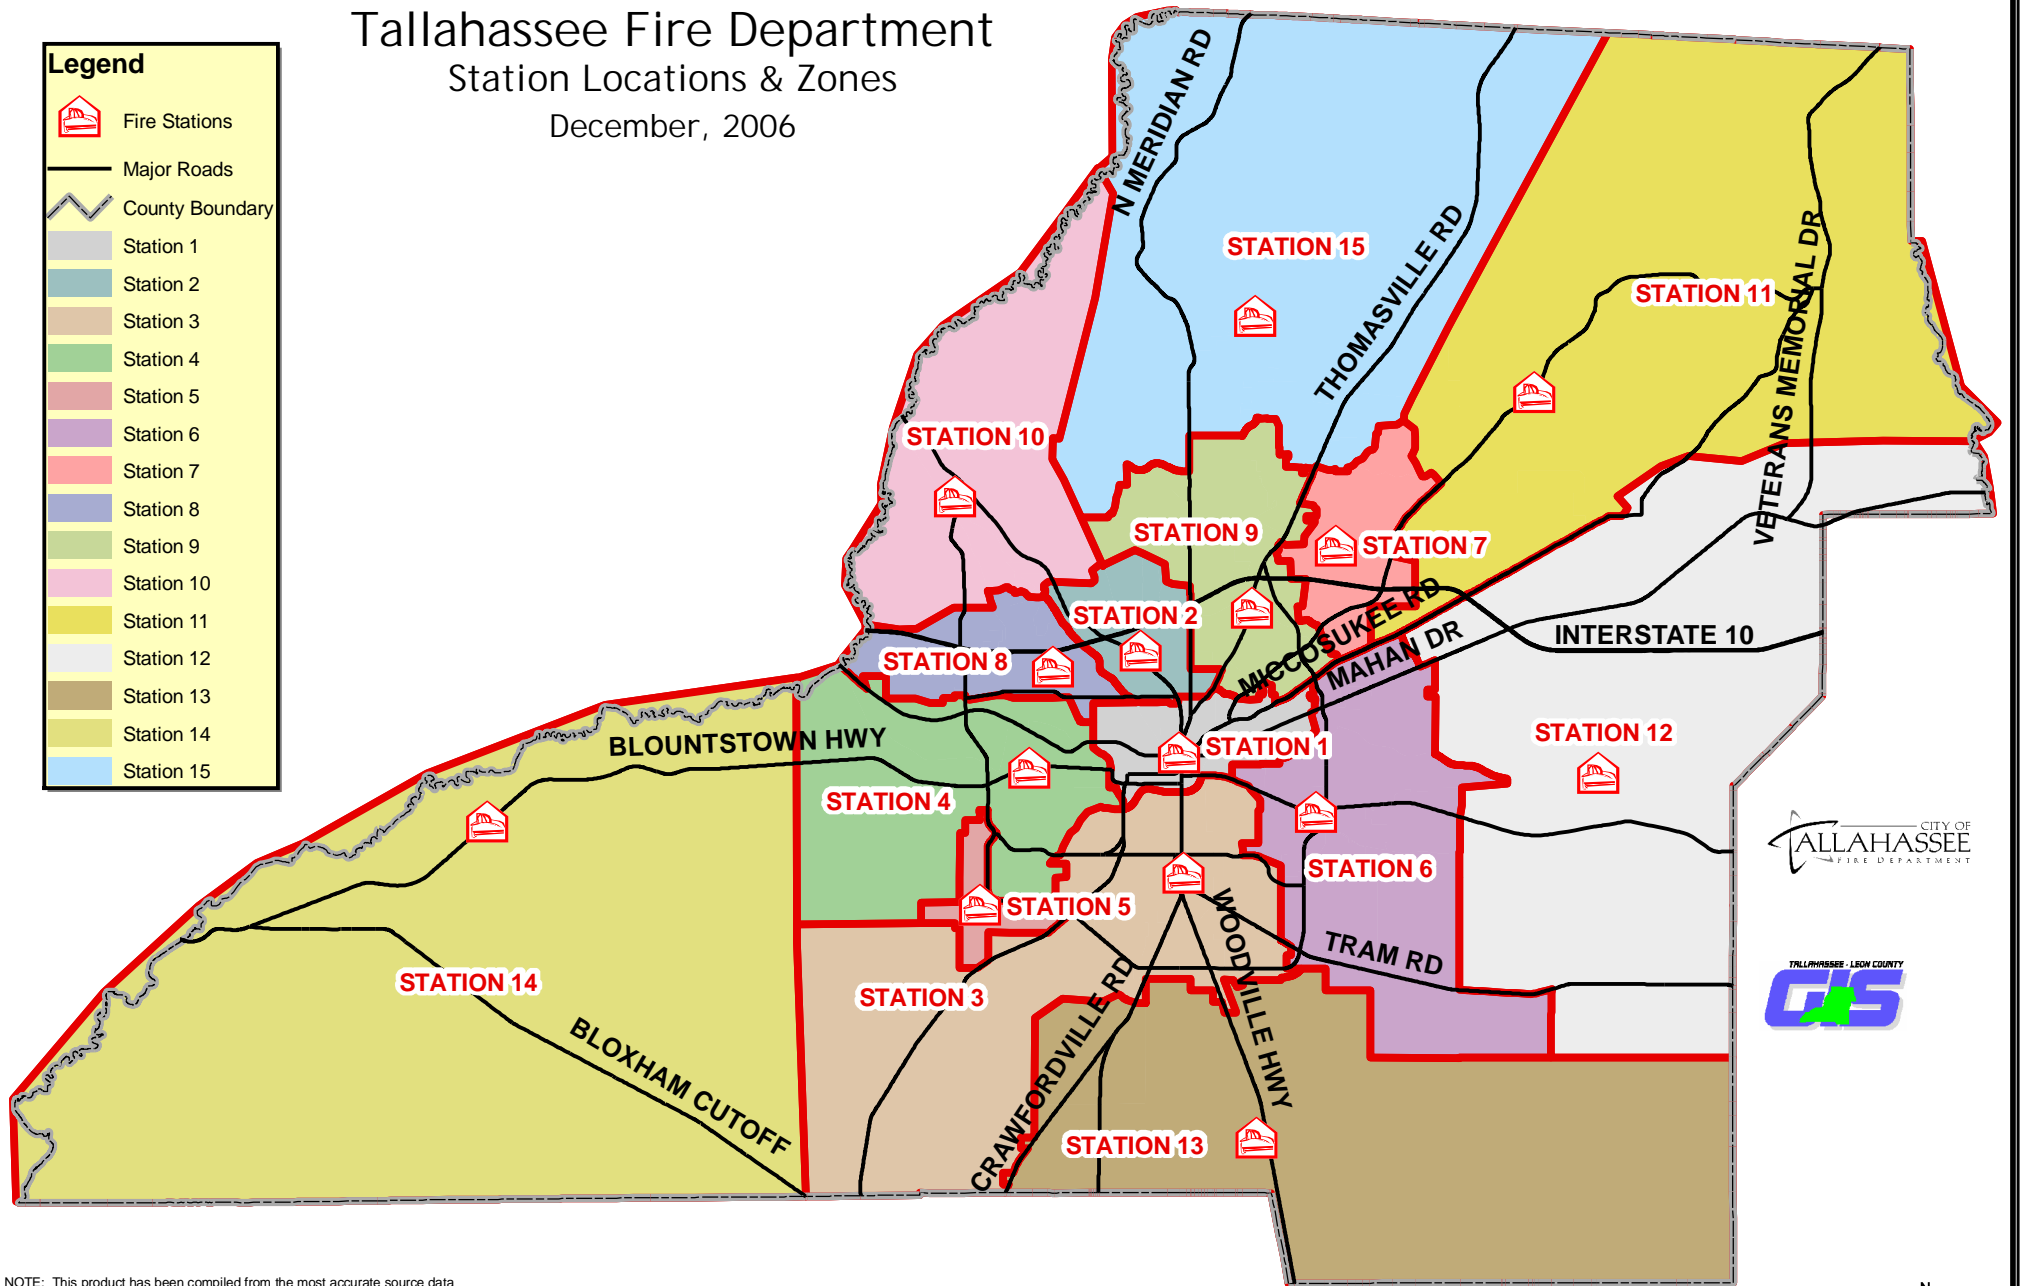

Tallahassee Fire Department

Station Locations & Zones

December, 2006

Legend

- Fire Stations
- Major Roads
- County Boundary
- Station 1
- Station 2
- Station 3
- Station 4
- Station 5
- Station 6
- Station 7
- Station 8
- Station 9
- Station 10
- Station 11
- Station 12
- Station 13
- Station 14
- Station 15