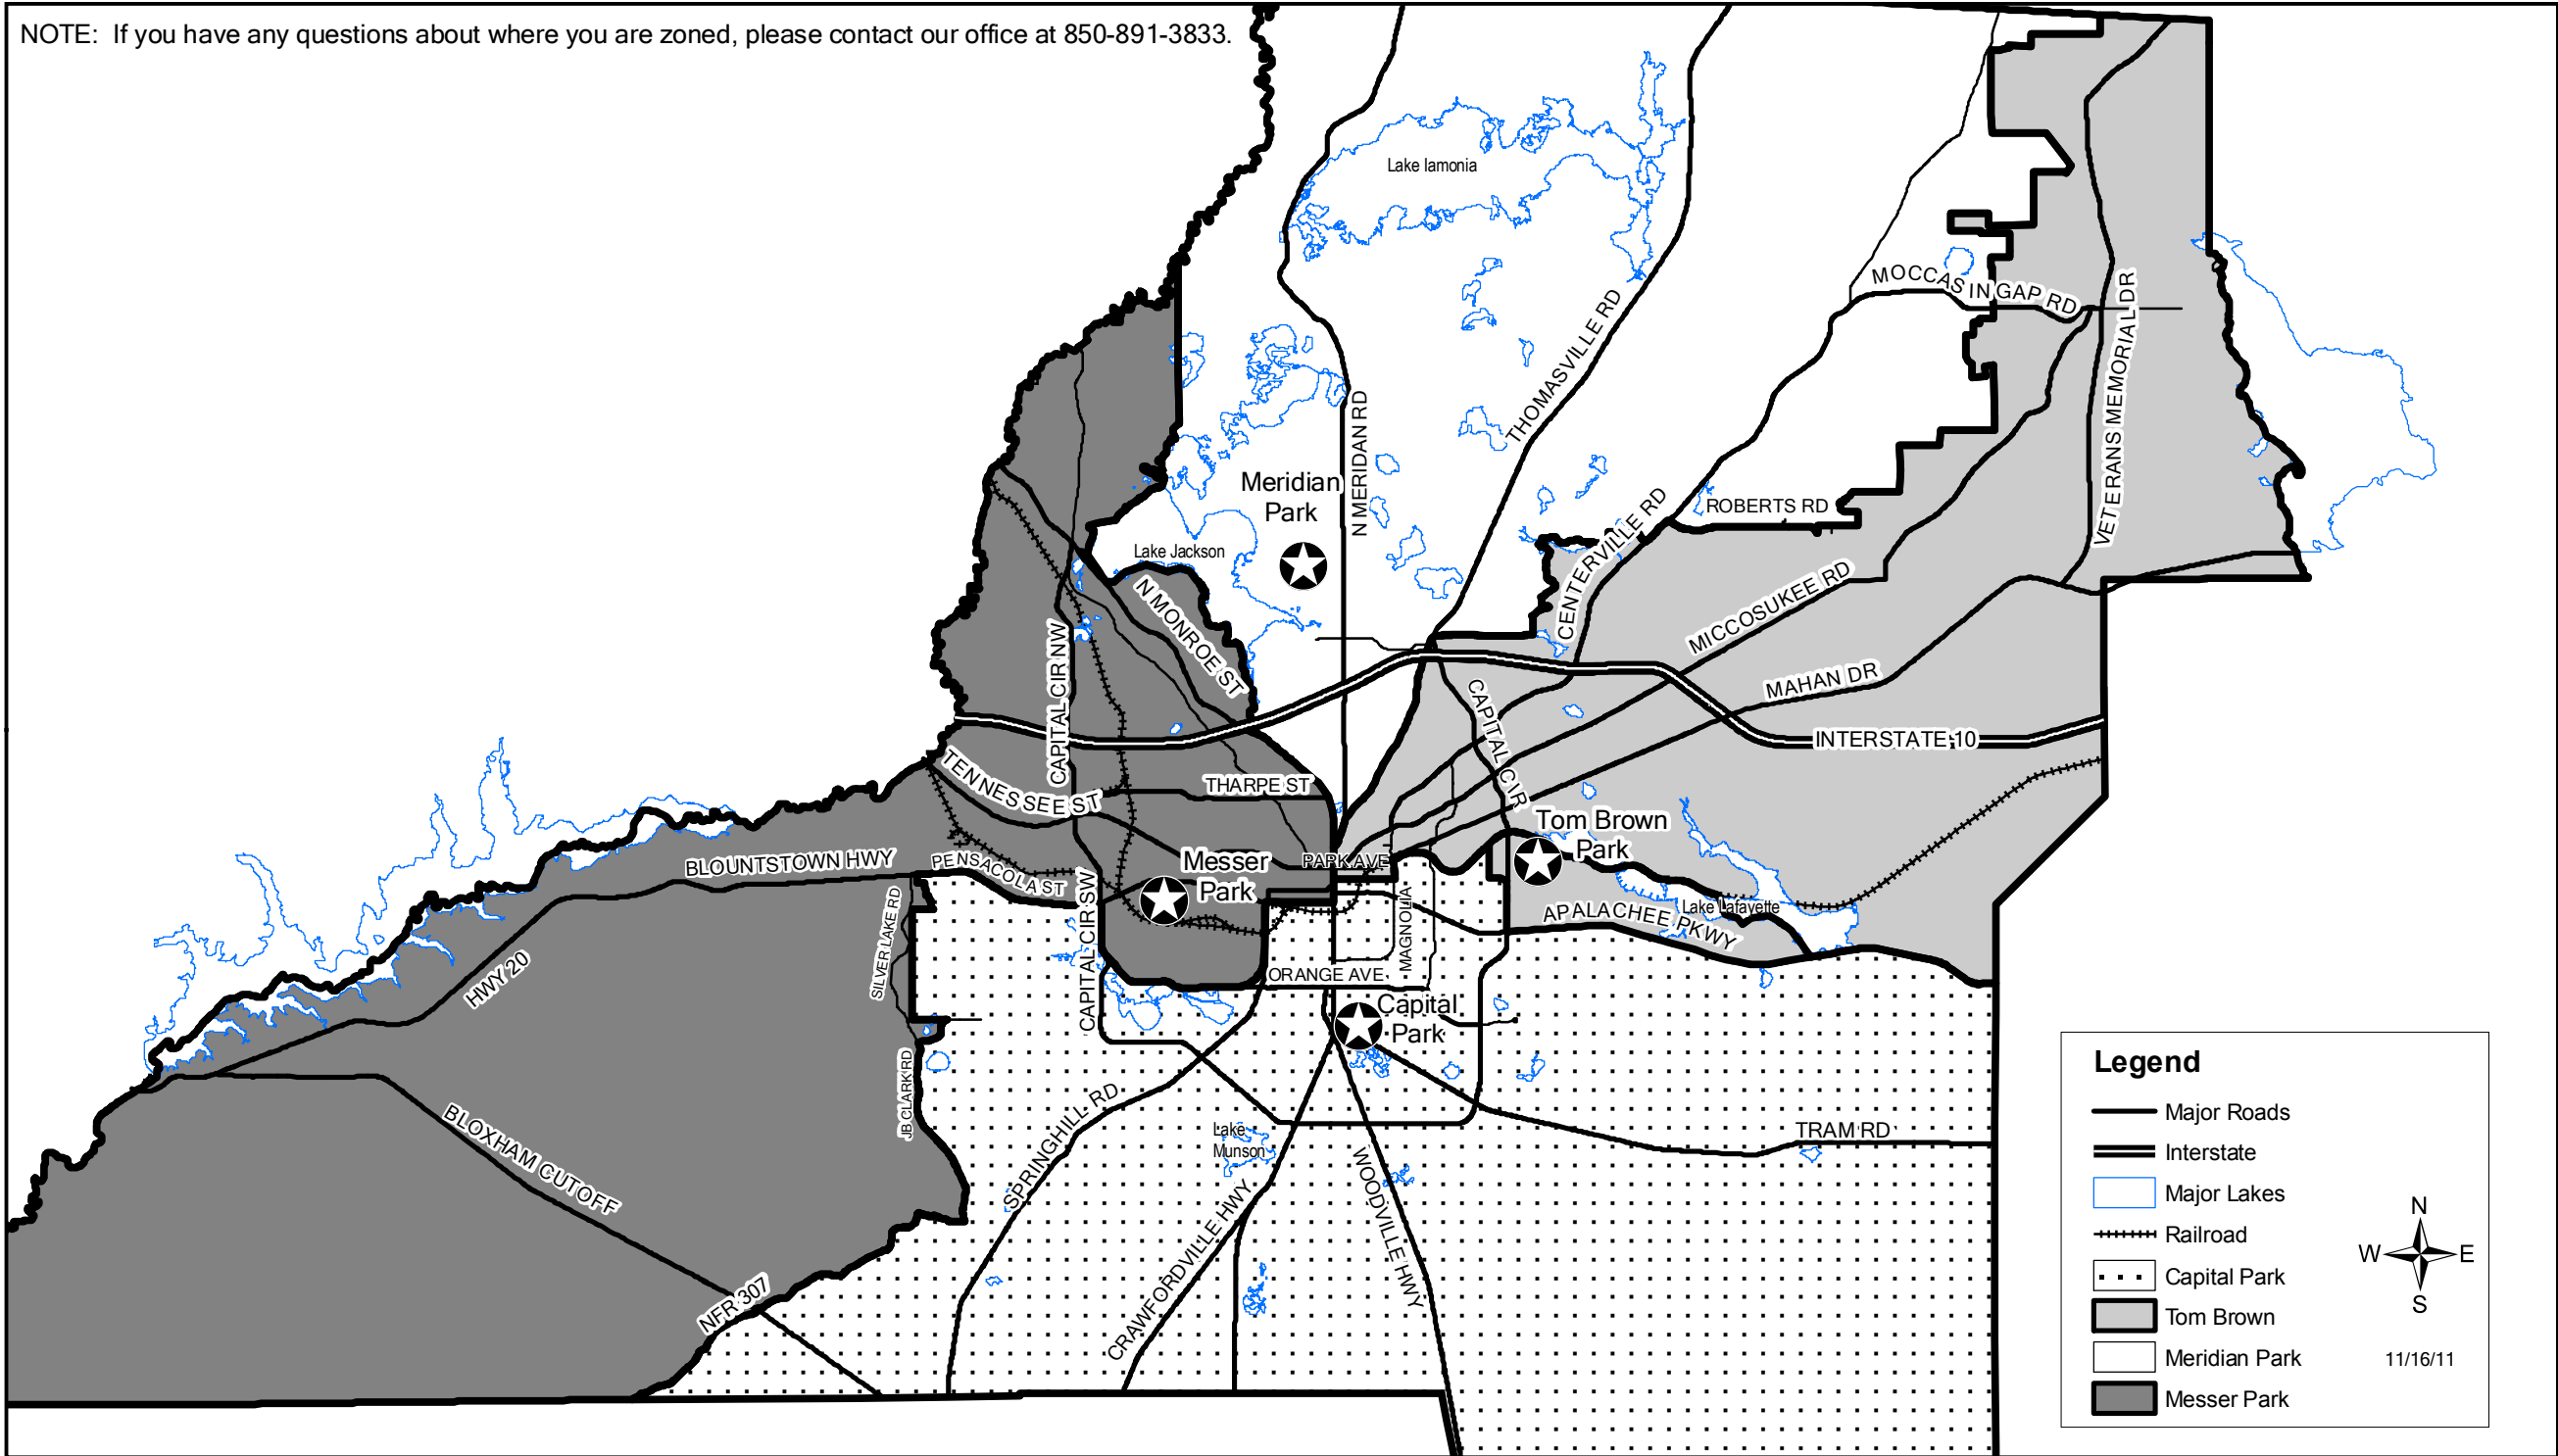

13 & 14 year old COMPETITIVE LEAGUE BASEBALL ZONES

*Note: Any players living south of Tennessee St may register at Capital Park with full All Star eligibility and any players in the Meridian Park zone that live west of Meridian Rd and south of I- 10 may register at Messer Park with full All Star eligibility.

NOTE: If you have any questions about where you are zoned, please contact our office at 850-891-3833.

Legend

- Major Roads
- == Interstate
- ▭ Major Lakes
- ++++ Railroad
- ▭ Capital Park
- ▭ Tom Brown
- ▭ Meridian Park
- ▭ Messer Park