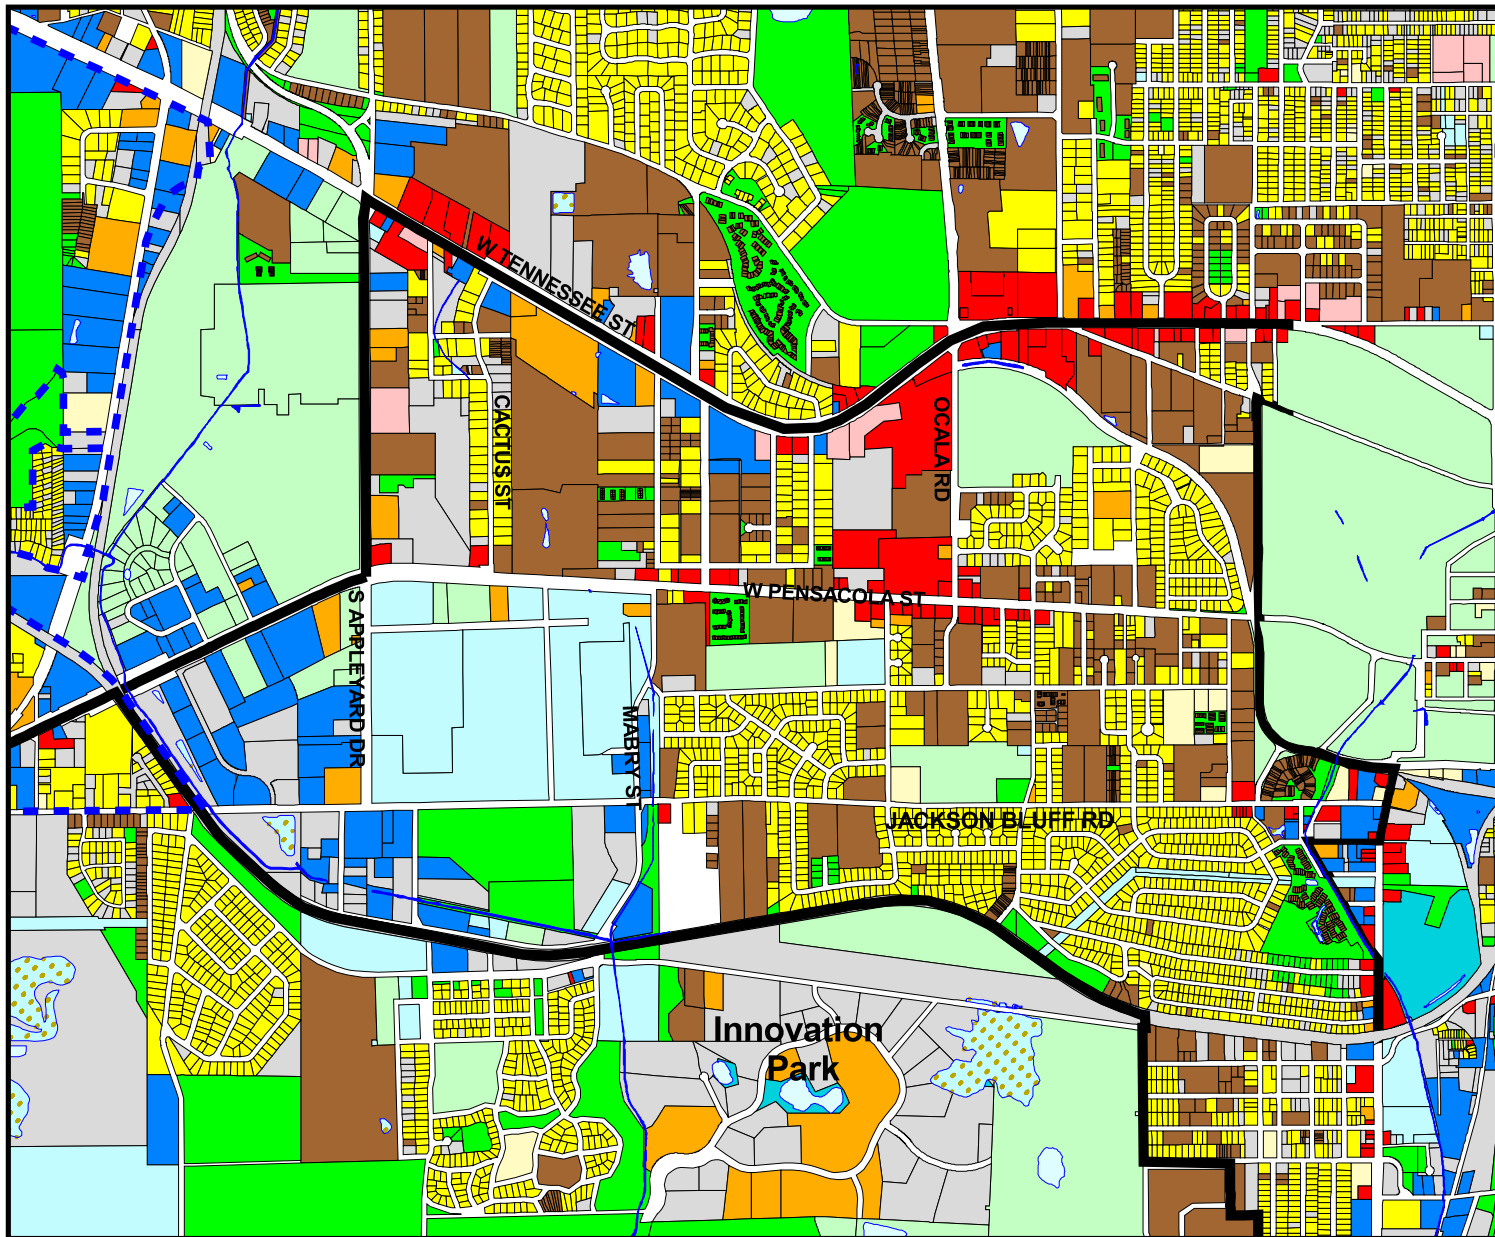

West Pensacola Sector Study Area Existing Land Use

Legend

Existing Land Use for 2003

- Single Family
- Multi-family
- Motel/Hospital/Clinic
- Retail
- Office
- Warehouse
- Gov. Operation
- School
- Open Space
- Religious/Non-profit
- Water
- Vacant